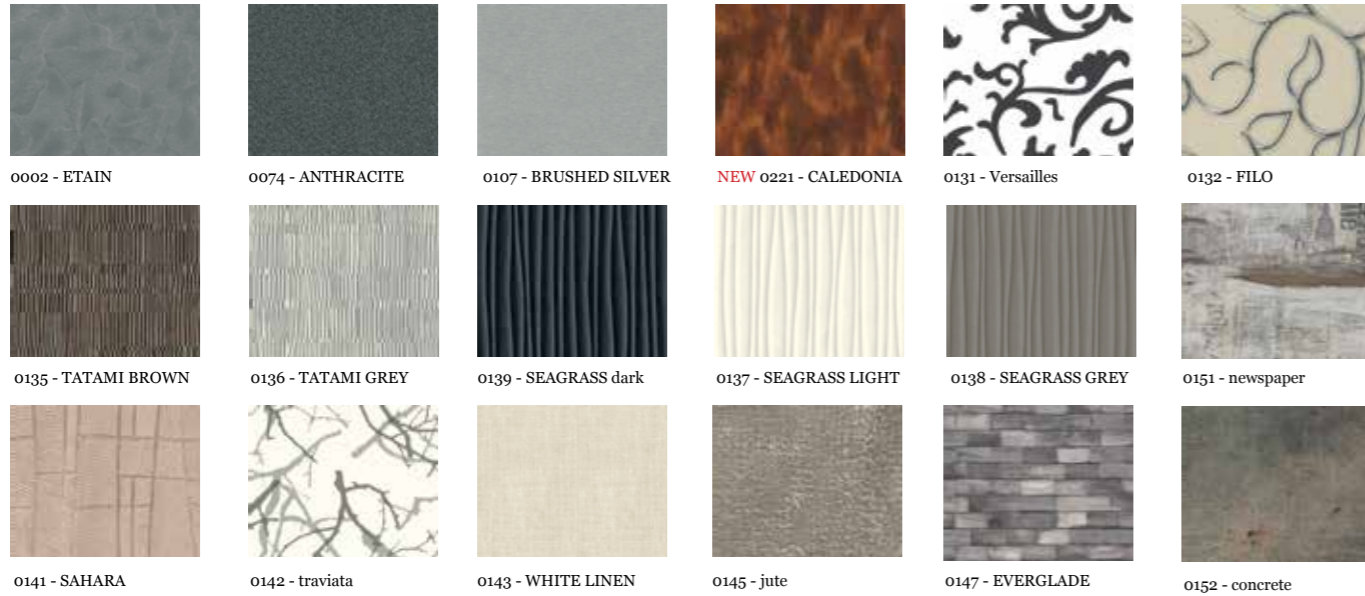

Stolové dosky TOPALIT / TOPALIT table tops

design | design